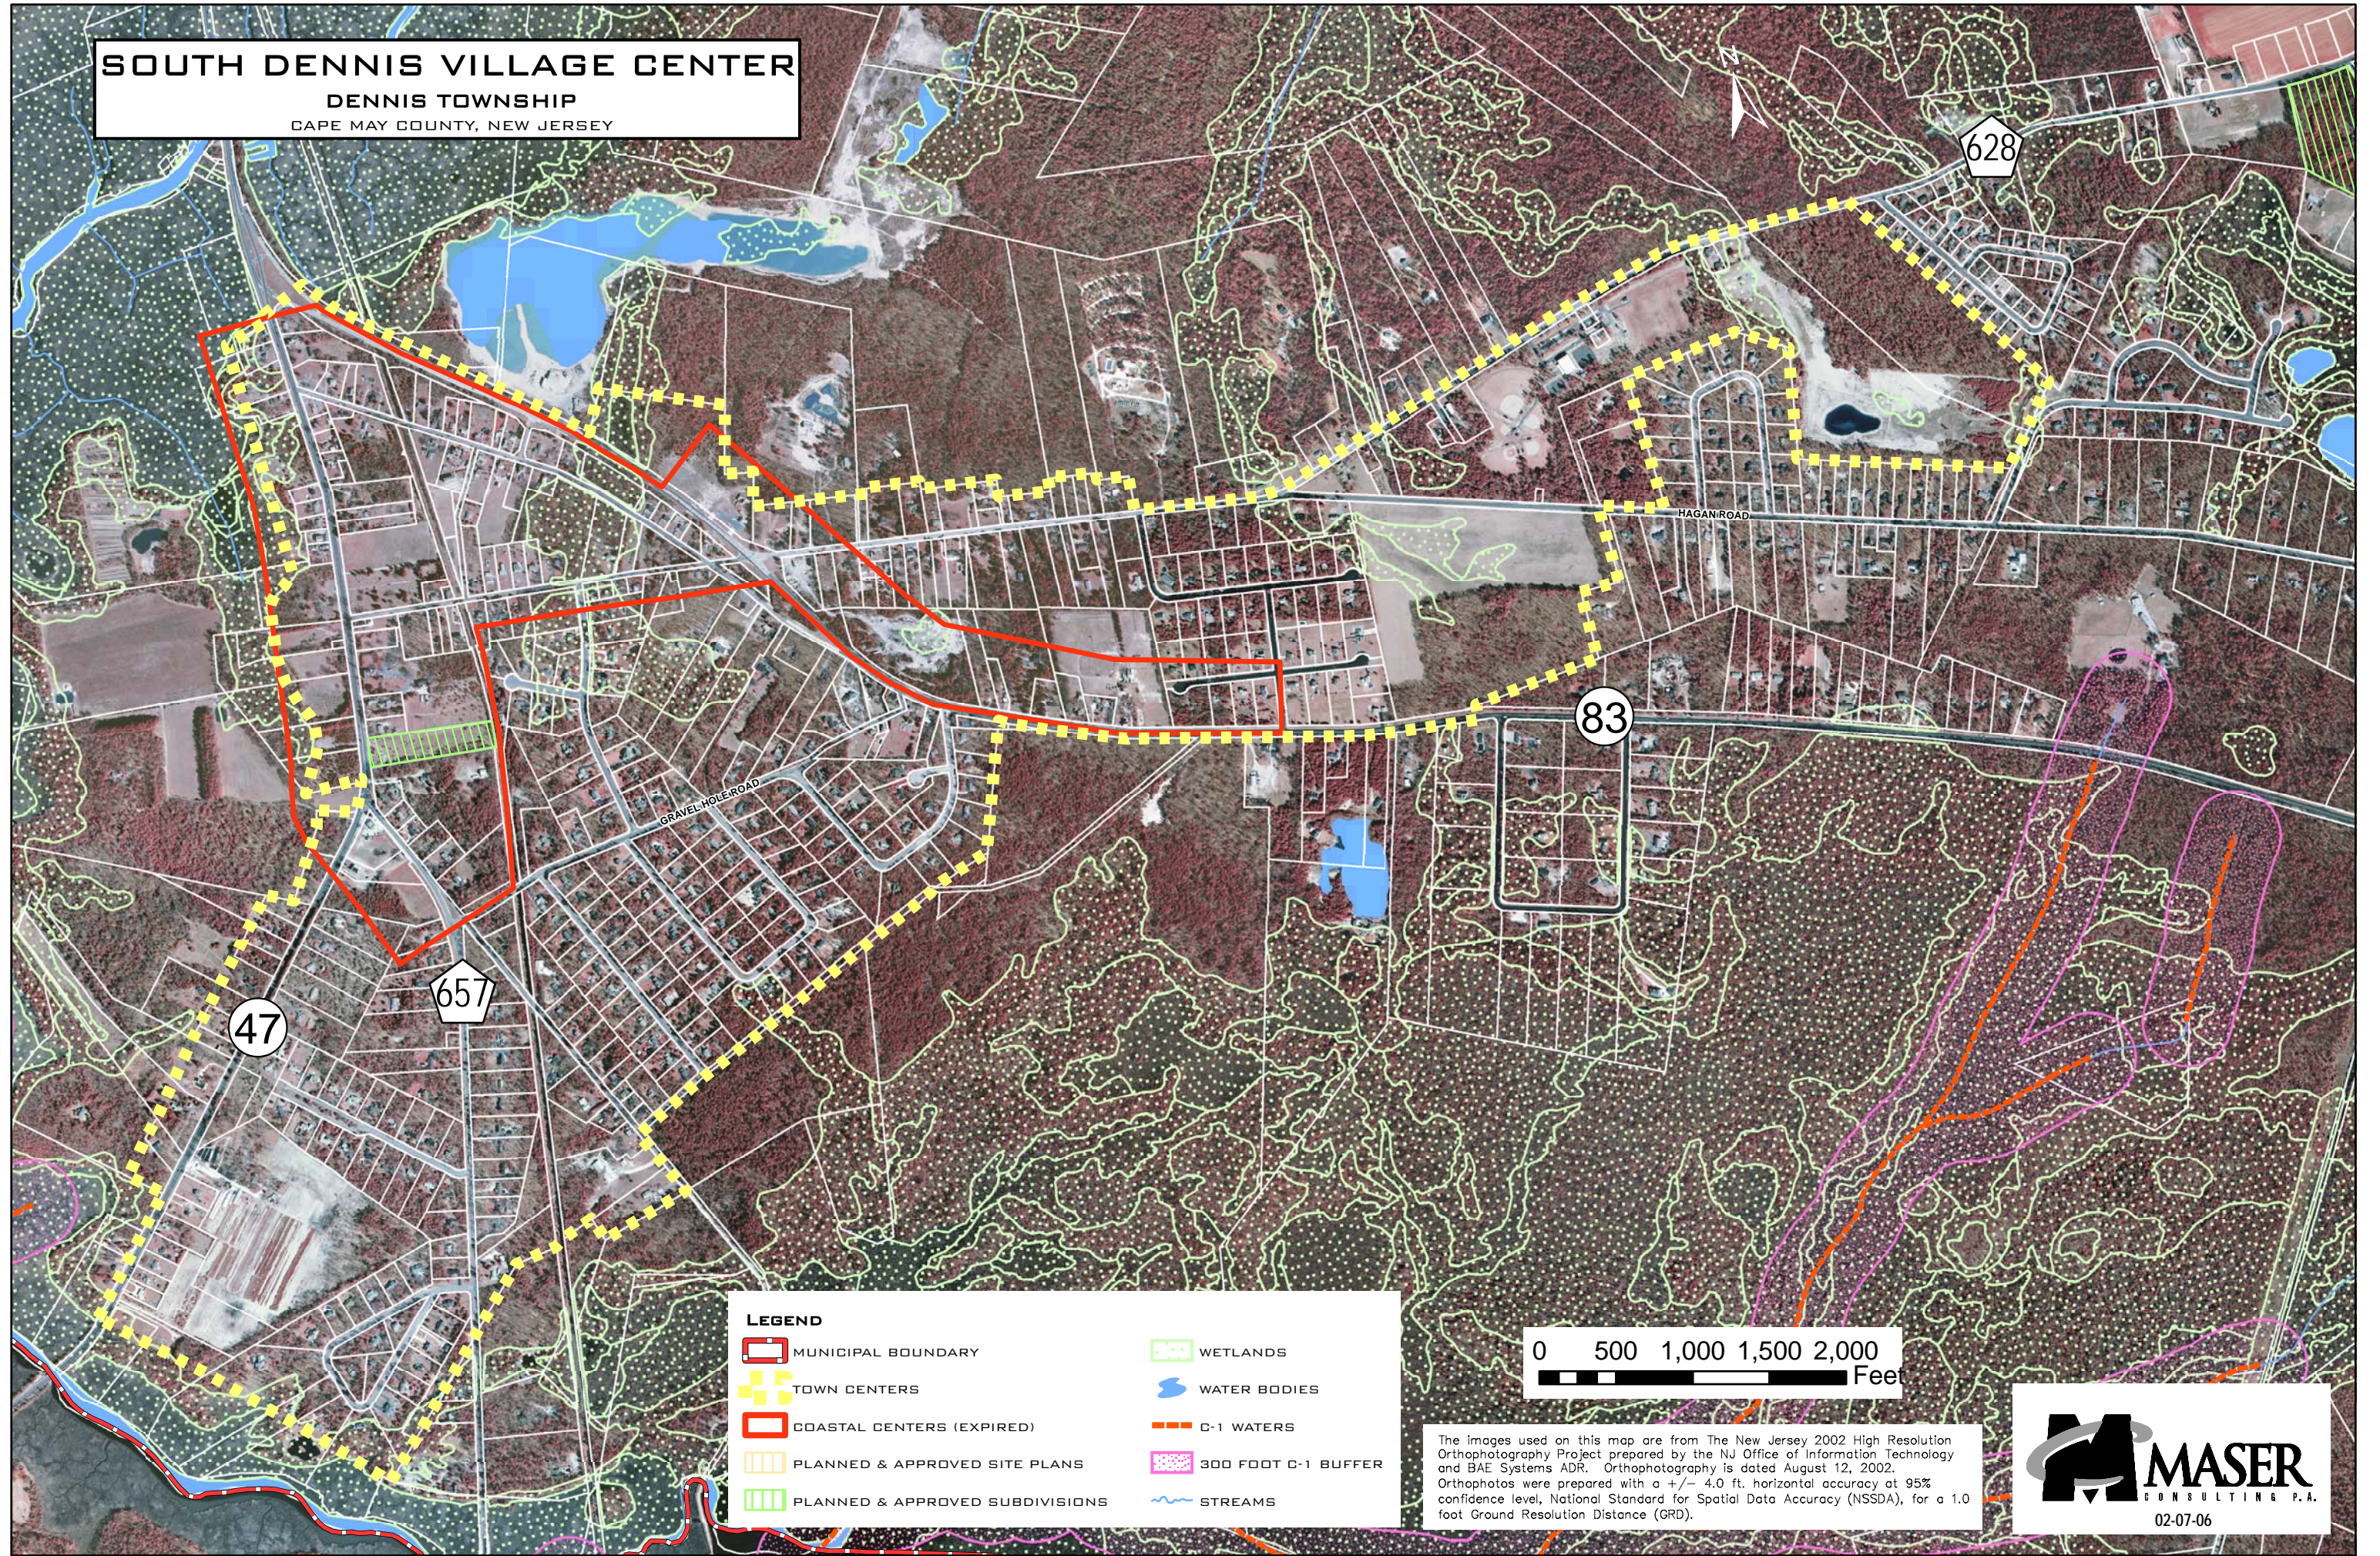

SOUTH DENNIS VILLAGE CENTER
 DENNIS TOWNSHIP
 CAPE MAY COUNTY, NEW JERSEY

LEGEND

MUNICIPAL BOUNDARY	WETLANDS
TOWN CENTERS	WATER BODIES
COASTAL CENTERS (EXPIRED)	C-1 WATERS
PLANNED & APPROVED SITE PLANS	300 FOOT C-1 BUFFER
PLANNED & APPROVED SUBDIVISIONS	STREAMS

The images used on this map are from The New Jersey 2002 High Resolution Orthophotography Project prepared by the NJ Office of Information Technology and BAE Systems ADR. Orthophotography is dated August 12, 2002. Orthophotos were prepared with a +/- 4.0 ft. horizontal accuracy at 95% confidence level, National Standard for Spatial Data Accuracy (NSSDA), for a 1.0 foot Ground Resolution Distance (GRD).